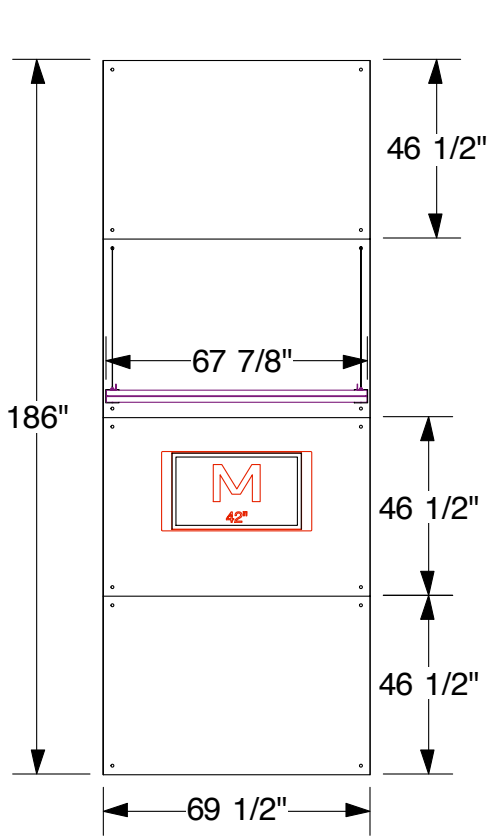

ICON E 20x20
Tower

FRONT VIEW

SIDE VIEW

3D VIEW

ICON E 20x20
Billboard and ceiling

FABRIC

Connection with Tower

CEILING

ICON E 20x20
Reception Counter

FRONT VIEW

TOP VIEW

3D VIEW

ICON E 20x20
Kiosk

FRONT VIEW

SIDE VIEW

3D VIEW