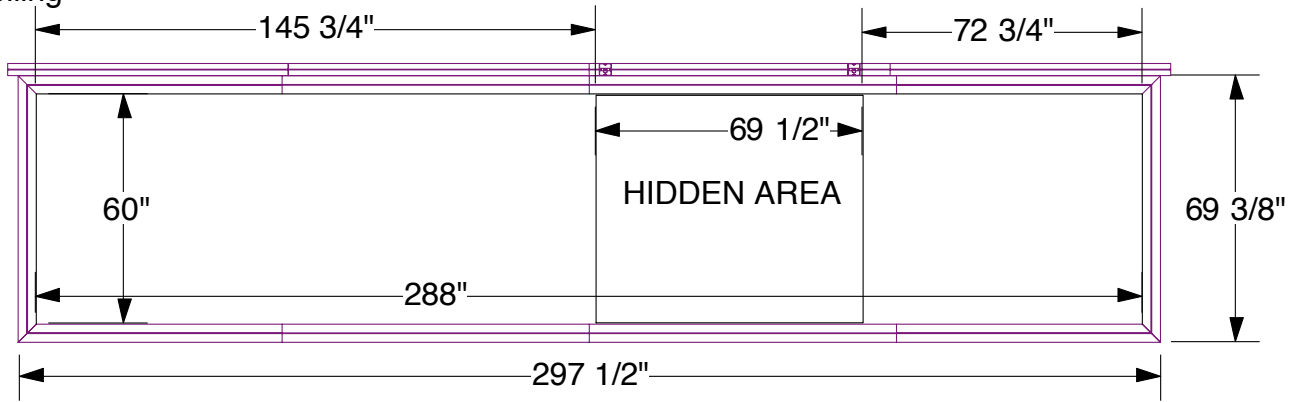

ICON E 20x20
Tower

FRONT VIEW

SIDE VIEW

3D VIEW

ICON E 20x20
Billboard and ceiling

FABRIC

Connection with Tower

CEILING

ICON E 20x20
Reception Counter

FRONT VIEW

TOP VIEW

3D VIEW

ICON E 20x20
Kiosk

FRONT VIEW

SIDE VIEW

3D VIEW