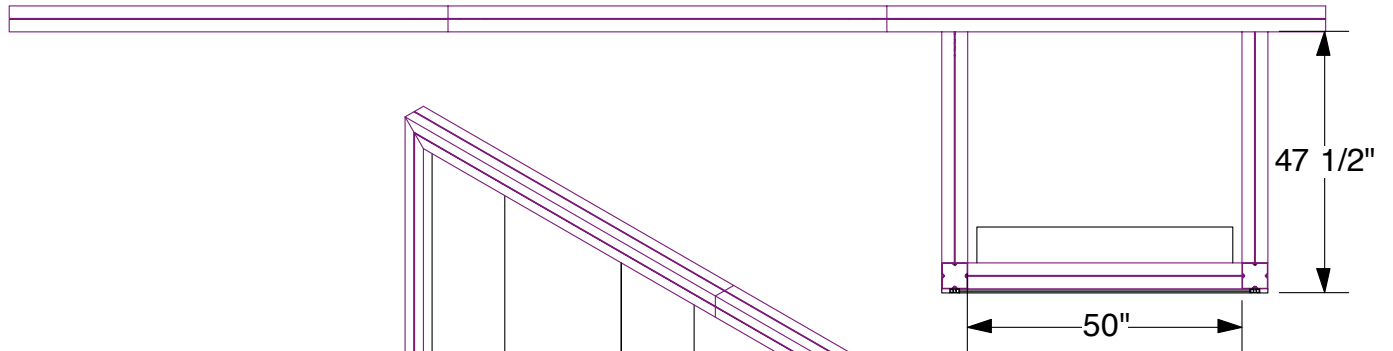

ICON E 10x20
Backwall

FRONT VIEW

TOP VIEW

3D VIEW

Frosted Plex

SIDE VIEW