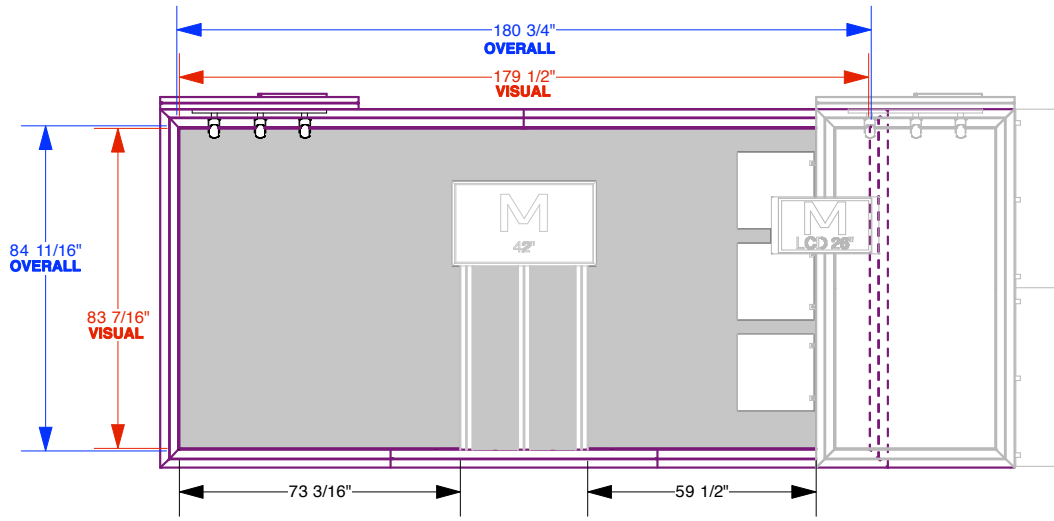

# ICON 10x20: GRAPHIC SPECS

**BACKWALL**

**FRONTWALL**

**Reception Counter**

**Kiosk Counter**