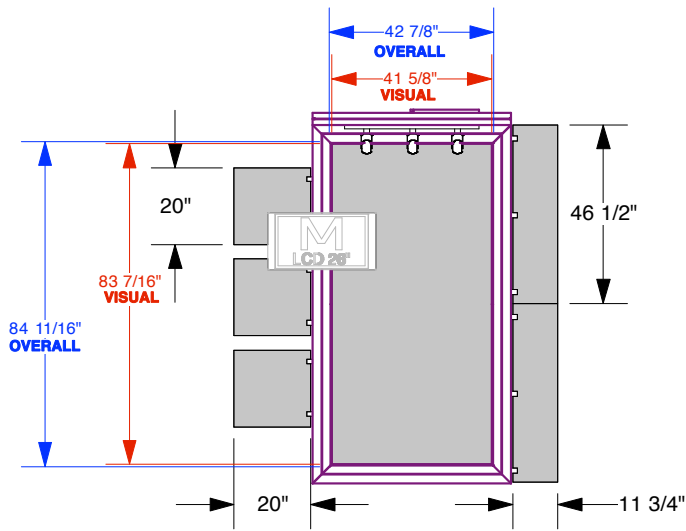

# ICON 10x20: GRAPHIC SPECS

**BACKWALL**

**FRONTWALL**

**Reception Counter**

**Kiosk Counter**