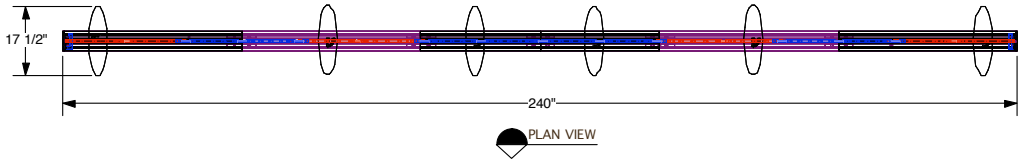

SPECIFICATIONS

RIGHT PERSPECTIVE

3D VIEW

PLAN VIEW

BACKLIT FABRIC
240"W x 95"H

FRONT VIEW

FRONT VIEW

RIGHT VIEW