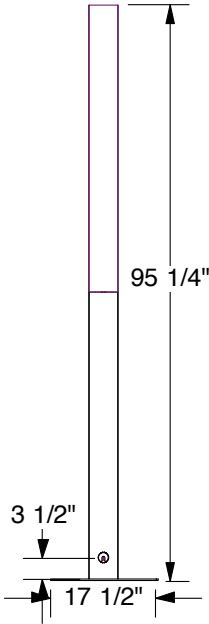

SPECIFICATIONS

RIGHT PERSPECTIVE

3D VIEW

PLAN VIEW

BACKLIT FABRIC
240"W x 95"H

FRONT VIEW

FRONT VIEW

RIGHT VIEW