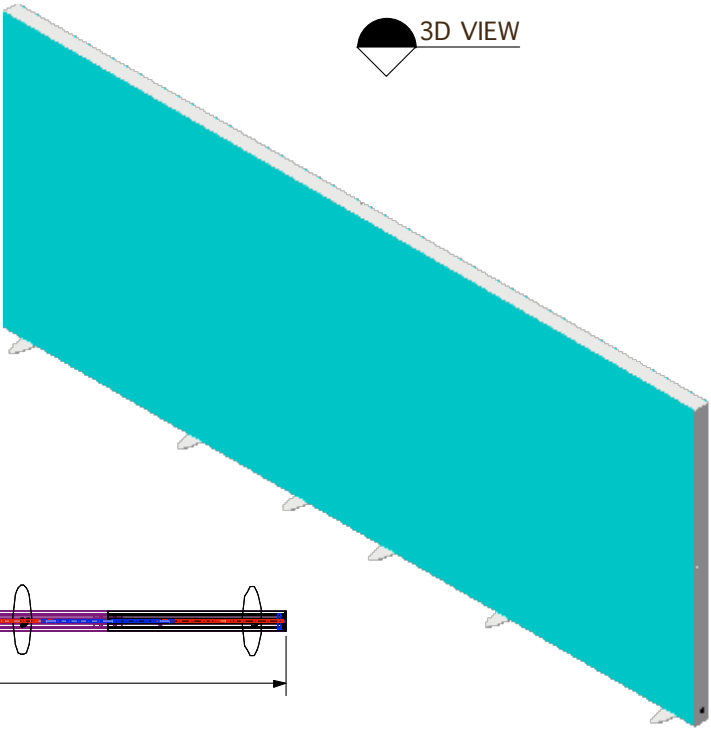

SPECIFICATIONS

RIGHT PERSPECTIVE

3D VIEW

PLAN VIEW

BACKLIT FABRIC
240"W x 95"H

FRONT VIEW

FRONT VIEW

RIGHT VIEW