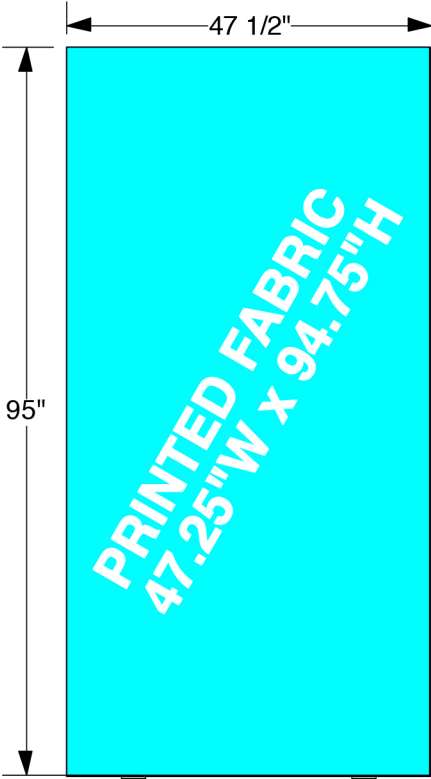

PART: EGW-48

FRONT VIEW

RIGHT VIEW

3D VIEW