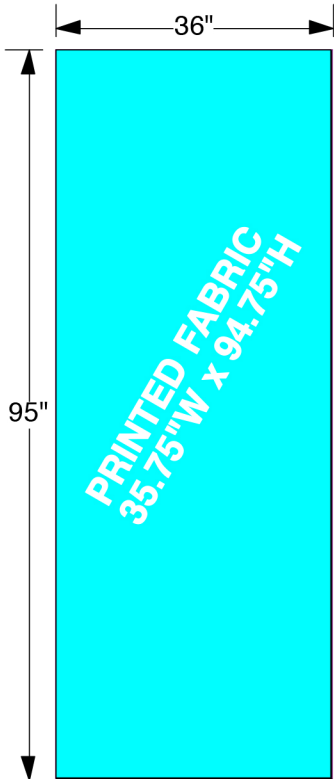

PART: EGW-38

FRONT VIEW

RIGHT VIEW

3D VIEW