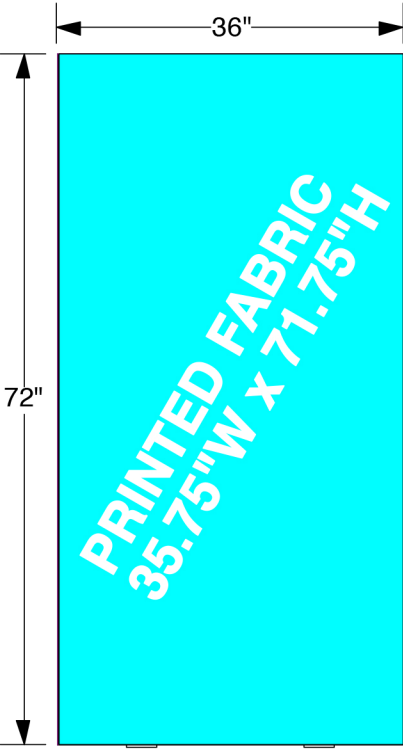

PART: EGW-36

FRONT VIEW

RIGHT VIEW

3D VIEW