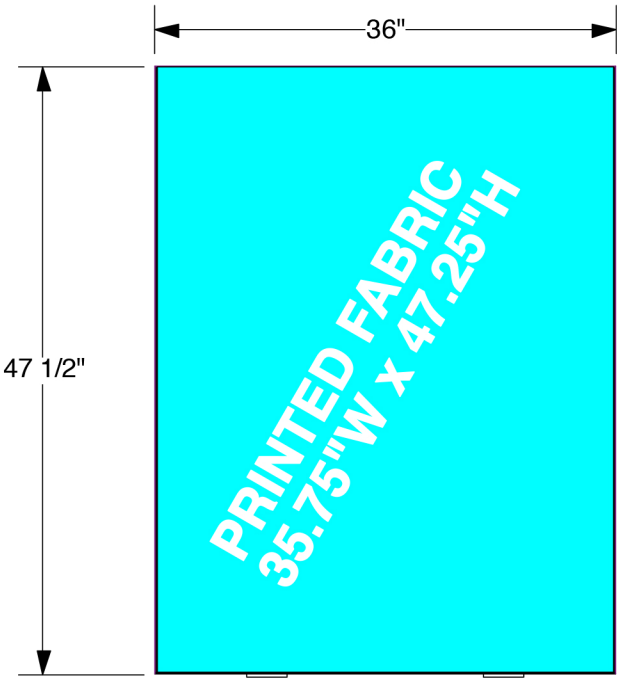

PART: EGW-34

FRONT VIEW

RIGHT VIEW

3D VIEW