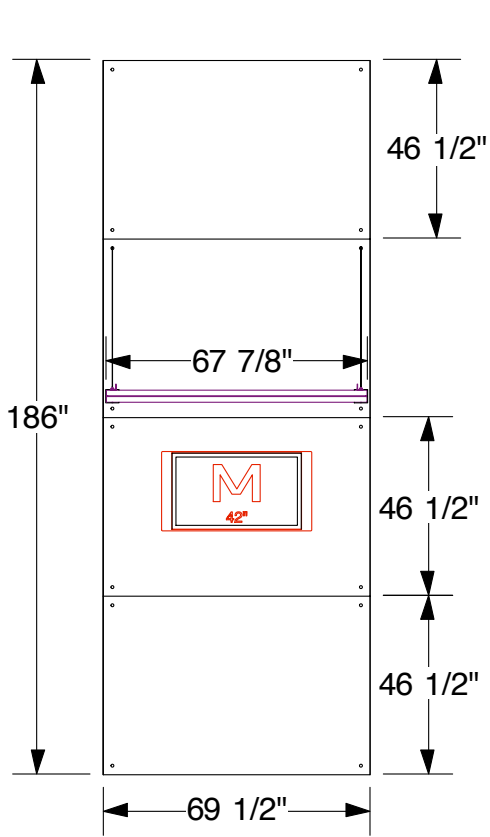

SOLAR E 20x20
Tower

FRONT VIEW

SIDE VIEW

3D VIEW