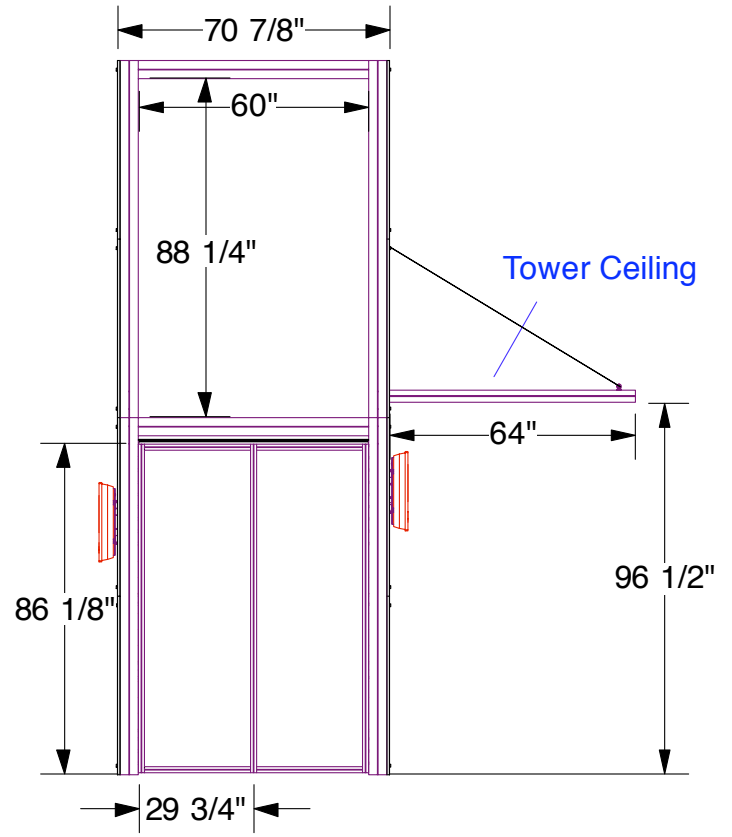

SOLAR E 20x20
Tower

FRONT VIEW

SIDE VIEW

3D VIEW