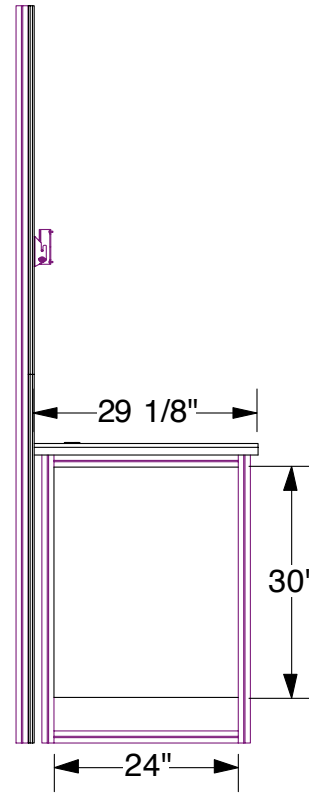

SOLAR E 10x20
Kiosk

FRONT VIEW

SIDE VIEW

3D VIEW