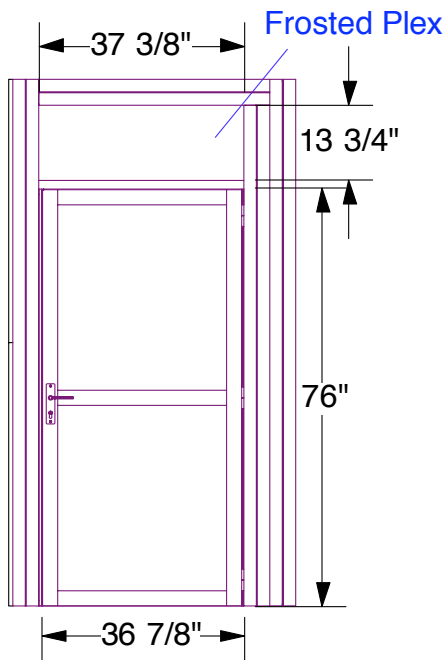

SOLAR E 10x20
Backwall

FRONT VIEW

TOP VIEW

3D VIEW

Frosted Plex

SIDE VIEW