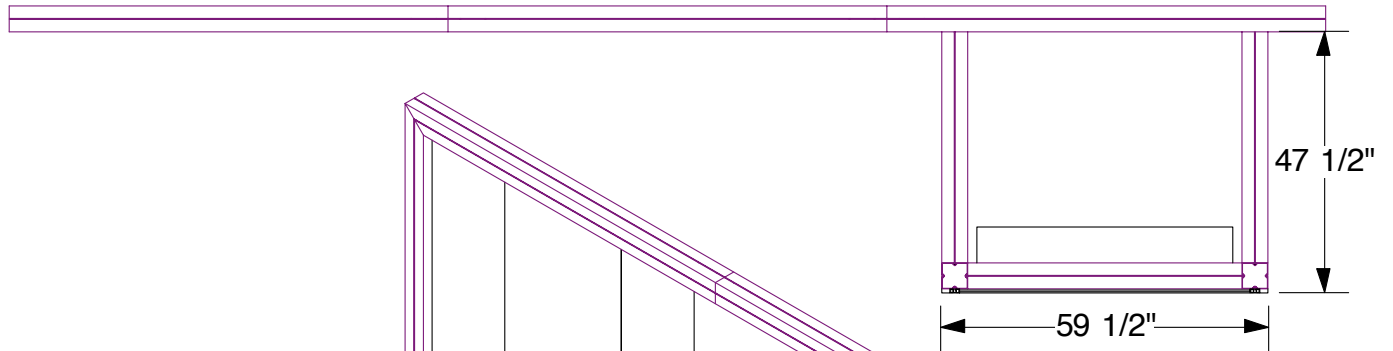

SOLAR E 10x20
Backwall

FRONT VIEW

TOP VIEW

3D VIEW

Frosted Plex

SIDE VIEW