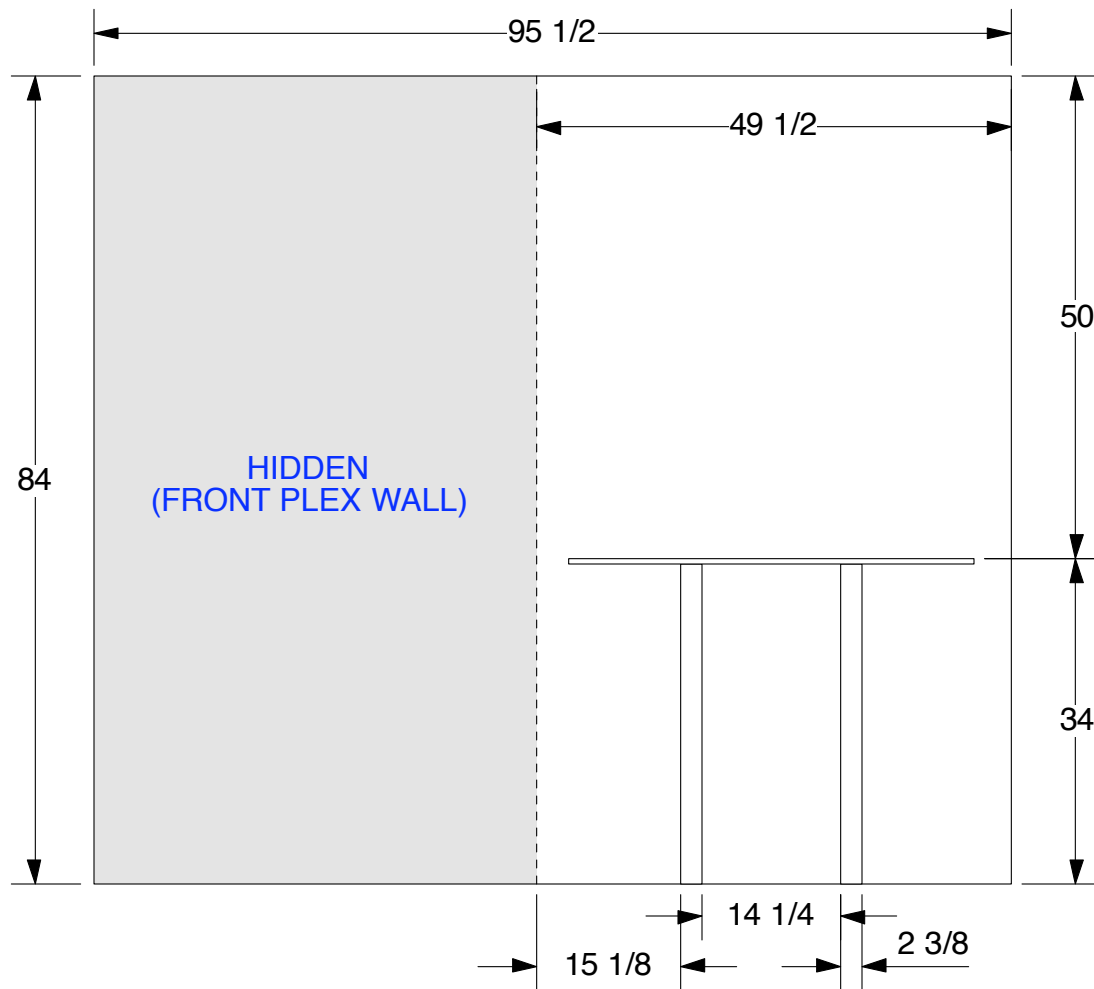

**SOLAR A 10x10**  
Fabric Graphic

**FRONT VIEW**

Notes:

1. Overall fabric dims: 84" H x 95.5" W
2. Please add 1" bleed on all sides for sewing purposes.