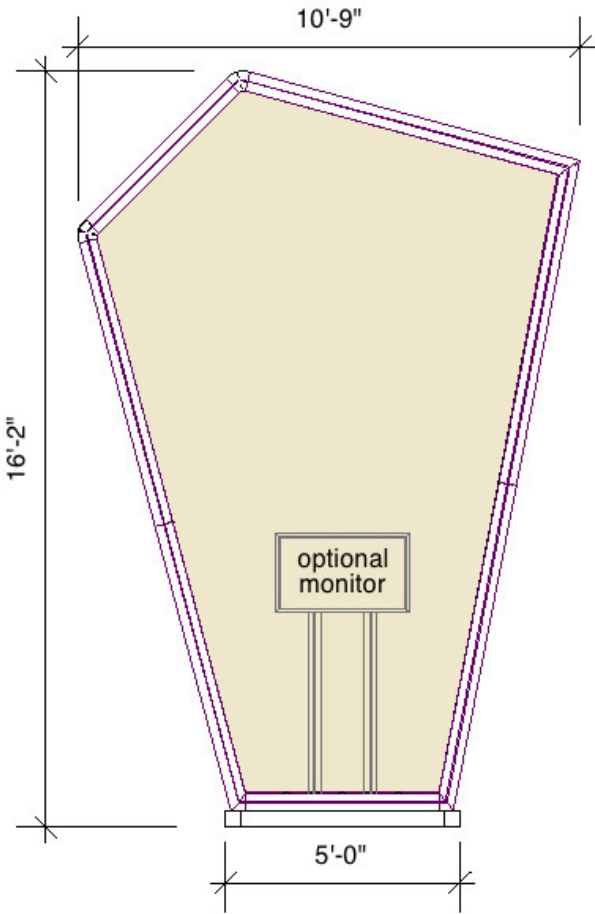

SOLAR R 20x20
Tower

TOWER FRONT
588 lbs

TOWER BACK
588 lbs