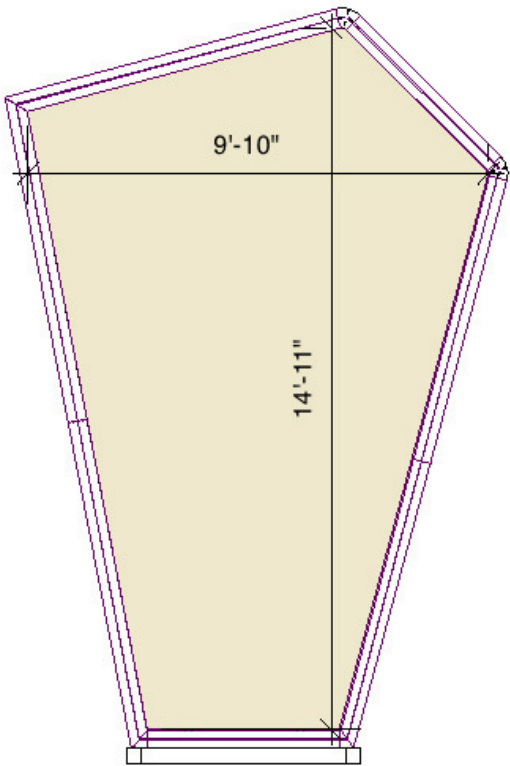

SOLAR R 20x20
Tower

TOWER FRONT
588 lbs

TOWER BACK
588 lbs