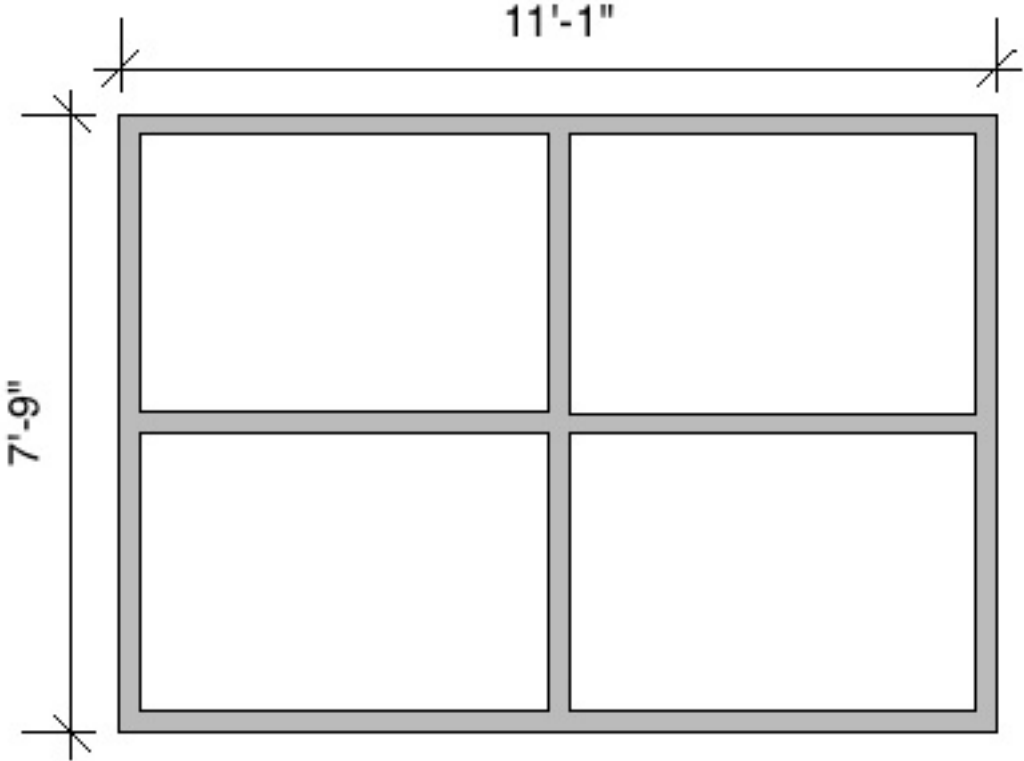

SOLAR R 10x20
Ceiling

WALL CEILING

207 lbs